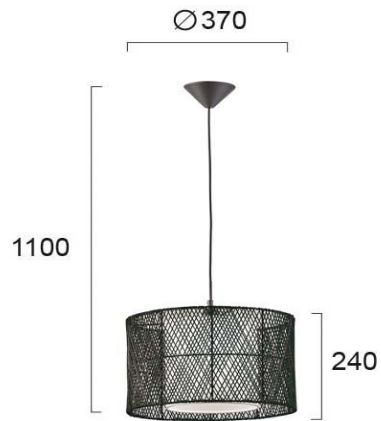

Product Datasheet

Code	4149001
Description	Pendant Black Grido
Family	GRIDO
Type	PENDANT
Type of Lamp	E27
Watt	MAX 60W
Volt	220-240V
Hertz	50-60 Hz
Class	I
IP	IP20
Environment	INDOOR
Color	BLACK
Material	BABOO
Length	D:370
Height	H:1100
Width	